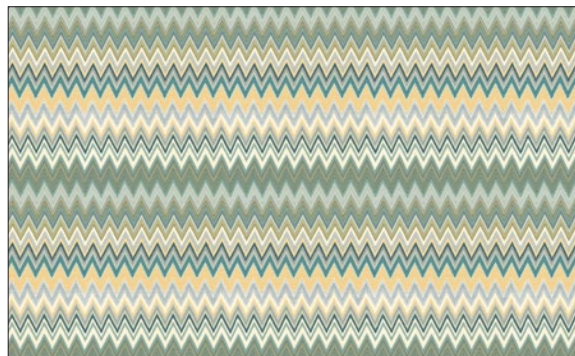

Colors, shades, nuances and contrasts are intertwined in endless games and reading graphics frames, in-line with innovative or iconic signs of Missoni's style.

As a result we see Romantic sunrises and sunsets graphic patterns, fascinating and amazing borealis lights. A mix in between natural elements - hellebore, pink, botanical prints - and woman faces, flower falls and sophisticated foliage. Furthermore, the iconic zigzag Missoni's pattern couldn't be left out as well as dégradé lines proposed in different color gradations.

MISSONI HOME

WALLCOVERINGS01 WALLCOVERINGS

ZIG ZAGS
6 COLORWAYS (WRK ZIGZ)

MINI CHEVRON
6 COLORWAYS (WRK MINI)

PLAIN MINI CHEVRON
8 COLORWAYS (WRK PLAI)

FIREWORKS
6 COLORWAYS (WRK FIRE)

VERTICAL STRIPE
5 COLORWAYS (WRK VERT)

METAL PANELS

ANEMONES PANEL
1 COLORWAY (WRK ANPA)

FIREWORKS PANEL
1 COLORWAY (WRK FIWO)

ORIENTAL GARDEN PANEL
1 COLORWAY (WRK ORGA)

ZIG ZAG MULTICOLORE PANEL
1 COLORWAY (WRK ZIZA)

THE HOUSE OF
Scalamandre

www.scalamandre.com/missoni-home