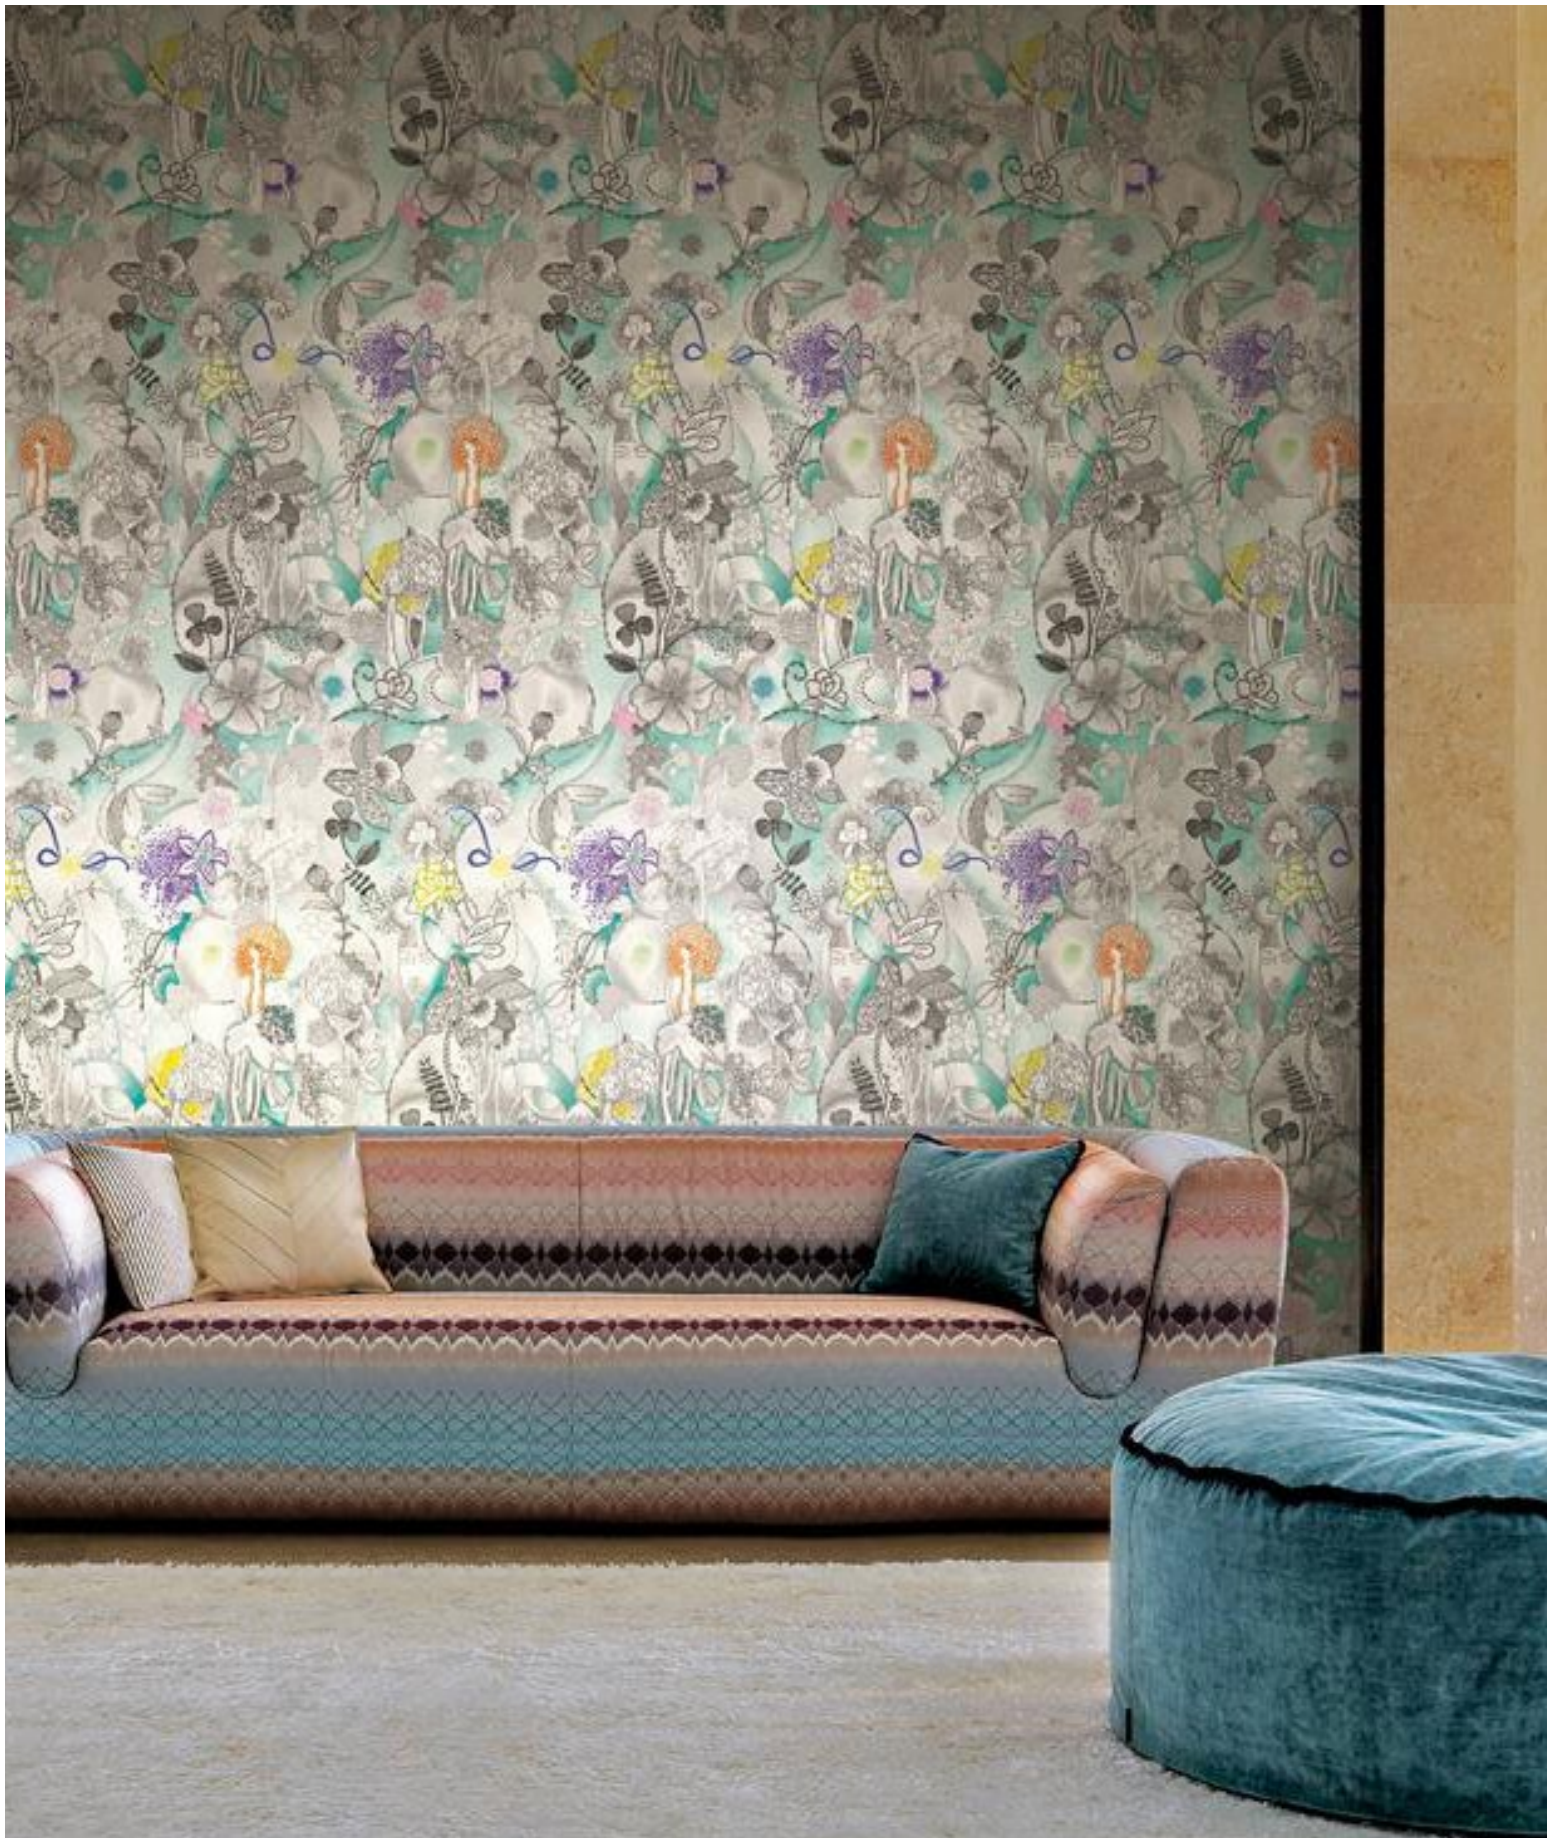

Colors, shades, nuances and contrasts are intertwined in endless games and reading graphics frames, in-line with innovative or iconic signs of Missoni's style.

As a result we see Romantic sunrises and sunsets graphic patterns, fascinating and amazing borealis lights. A mix in between natural elements - hellebore, pink, botanical prints - and woman faces, flower falls and sophisticated foliage. Furthermore, the iconic zigzag Missoni's pattern couldn't be left out as well as dégradé lines proposed in different color gradations.

METAL PANELS

ANEMONES PANEL
1 COLORWAY (WRK ANPA)

FIREWORKS PANEL
1 COLORWAY (WRK FIWO)

ORIENTAL GARDEN PANEL
1 COLORWAY (WRK ORGA)

ZIG ZAG MULTICOLORE PANEL
1 COLORWAY (WRK ZIZA)

THE HOUSE OF
Scalamandre

www.scalamandre.com/missoni-home