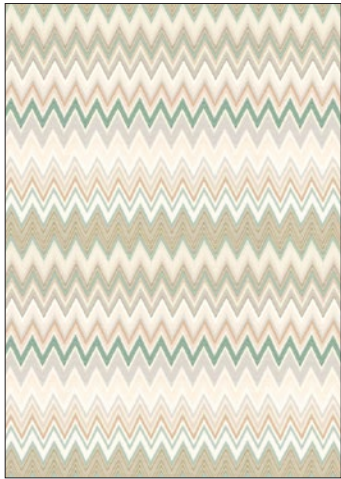

Colors, shades, nuances and contrasts are intertwined in endless games and reading graphics frames, in-line with innovative or iconic signs of Missoni's style.

As a result we see Romantic sunrises and sunsets graphic patterns, fascinating and amazing borealis lights. A mix in between natural elements - hellebore, pink, botanical prints - and woman faces, flower falls and sophisticated foliage. Furthermore, the iconic zigzag Missoni's pattern couldn't be left out as well as dégradé lines proposed in different color gradations.

MISSONI HOME

WALLCOVERINGS01 WALLCOVERINGS

ZIG ZAGS
6 COLORWAYS (WRK ZIGZ)

MINI CHEVRON
6 COLORWAYS (WRK MINI)

PLAIN MINI CHEVRON
8 COLORWAYS (WRK PLAI)

FIREWORKS
6 COLORWAYS (WRK FIRE)

VERTICAL STRIPE
5 COLORWAYS (WRK VERT)